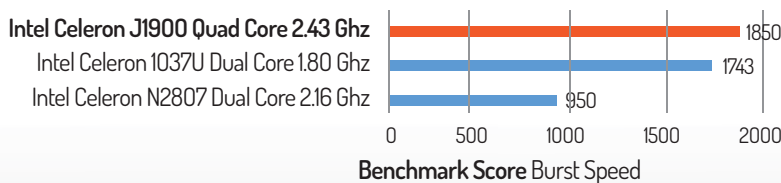

CPU Benchmark Comparison

SAM4S
SK-163
PROCESSOR