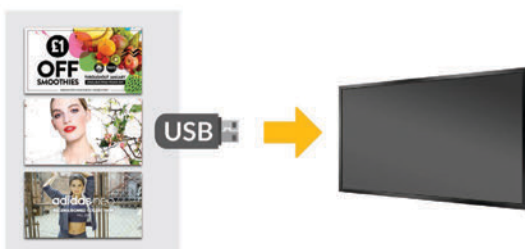

Plug and Play

Plug and Play is the most straightforward way to upload content to the screen. Simply load images and videos onto a USB stick, insert into the display, wait for your content to copy over and then remove. Your images and videos will now play in a continuous loop.