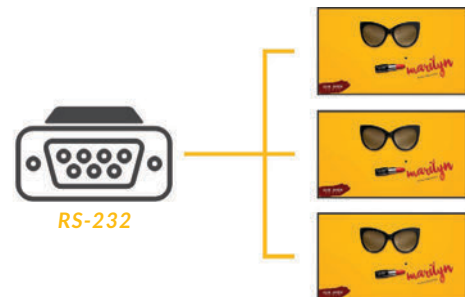

Android Media Player

There is an integrated Android media player inside the screen allowing you to upgrade to a network version without needing any additional hardware. You can also install third party Android apps if required.

Multiple Inputs

Should you need to use the screen as a monitor you can connect it to an external source, like a PC or media player, using the HDMI input or the VGA and 3.5mm audio jack inputs.

- | | | | |
|----------|---------|--------|------------|
| 1 RS-232 | 3 IR IN | 5 HDMI | 7 Audio IN |
| 2 WIFI | 4 LAN | 6 VGA | 8 USB x 2 |

RS-232 Control

Remotely control your screens by sending commands over long or short distances using RS-232 protocols.

Optional Network Upgrade

For a small charge you can upgrade your screen to be networked, allowing you to connect your screen via Wi-Fi, LAN or 4G, then remotely update it over the internet.