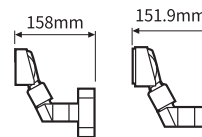

BCD-2000

Customer Display

Retail

Banking

Customer Service Center

Hospital

Fast, Easy to Read

① Horizontal ② Vertical ③ Font space ④ line space

Easy plug

Made for iPod iPhone iPad

Improved Performance

- Flexible character alignment on display (Horizontal, vertical, font space and line space)
- Adjust alignment (Center, left and right)
- Maximum 120 characters display
- Two character font available (8 x 16, 9 x 17)
- 250% enhanced reliability as compared BCD-1000/1100
- Simple download and display image by utility

Character Type(Set)
95 Alphanumeric,
6 International

Character Font
8 x 16, 9 x 17

Character Size
4.24 x 8.48 mm

Character Space
0.03 mm

Receive Buffer
1Kbytes

Emulation
ESC/POS, CD5220, UTC Standard,
UTC Enhance, PD6000

Body Color
Ivory / Dark-Gray

Rotation Angle
Horizontal: +/-180
Vertical: 52 (5 positions)

Overall Dimension
BCD-2000A/AU: 162.5 x 97.6 x 167 ~ 521
BCD-2000N/NU: 161 x 75.8 x 153 ~ 507
BCD-2000DS: 220.4 x 105.4 x 174 ~ 528
BCD-2000WA/WAU: 162.5 x 166 x 189
BCD-2000WN/WNU: 161 x 152 x 178
BCD-2000WS: 220.4 x 173 x 193