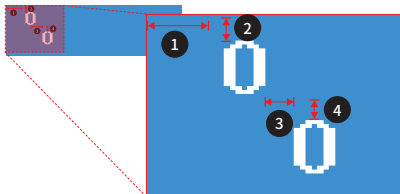

BCD-2000

Customer Display

Retail

Banking

Customer Service Center

Hospital

Fast, Easy to Read

① Horizontal ② Vertical ③ Font space ④ line space

Easy plug

Made for iPod iPhone iPad

Improved Performance

- Flexible character alignment on display (Horizontal, vertical, font space and line space)
- Adjust alignment (Center, left and right)
- Maximum 120 characters display
- Two character font available (8 x 16, 9 x 17)
- 250% enhanced reliability as compared BCD-1000/1100
- Simple download and display image by utility

Highly Flexible Design

- Adjustable display height
- Optional wall mount
- 13° five option angle adjustor and 360° screen rotation
- Easy connection to the host via USB cable pass-through design

Hardware Compatibility