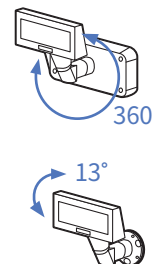

Easy plug

Made for iPod iPhone iPad

Improved Performance

- Flexible character alignment on display (Horizontal, vertical, font space and line space)
- Adjust alignment (Center, left and right)
- Maximum 120 characters display
- Two character font available (8 x 16, 9 x 17)
- 250% enhanced reliability as compared BCD-1000/1100
- Simple download and display image by utility

Highly Flexible Design

- Adjustable display height
- Optional wall mount
- 13° five option angle adjustor and 360° screen rotation
- Easy connection to the host via USB cable pass-through design

Hardware Compatibility