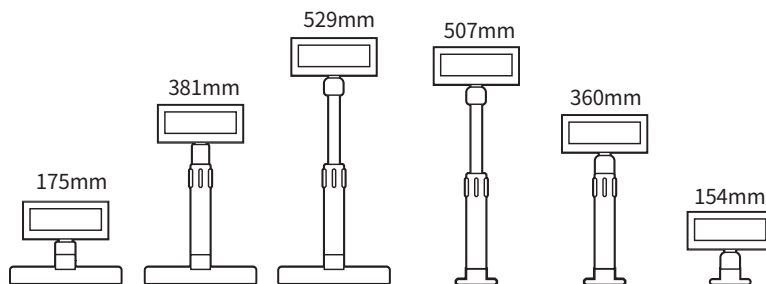

BCD-2000

Customer Display

Specifications

Display

Display Method
STN LCD (mono)

Display Color
Blue / White

Active Area
118.5 x 45.5 mm

Visual Area
127.2 x 33.9 mm

Brightness
100 cd/m²

Character Number
30 Letters x 4 Lines

Character Type(Set)
95 Alphanumeric,
6 International

Character Font
8 x 16, 9 x 17

Character Size
4.24 x 8.48 mm

Character Space
0.03 mm

Receive Buffer
1Kbytes

Emulation
ESC/POS, CD5220, UTC Standard,
UTC Enhance, PD6000

Power & Interface

Power - Voltage
USB: 5VDC±5% (USB Bus Power)
RS232: 5VDC ~ 24VDC

Power - Current
500mA

Interface
RS232/USB

Software

Driver
Windows Driver, OPOS Driver

SDK
Windows SDK
Android SDK
iOS SDK

Exterior

Body Color
Ivory / Dark-Gray

Rotation Angle
Horizontal: +/-180
Vertical: 52 (5 positions)

Overall Dimension
BCD-2000A/AU: 162.5 x 97.6 x 167 ~ 521
BCD-2000N/NU: 161 x 75.8 x 153 ~ 507
BCD-2000DS: 220.4 x 105.4 x 174 ~ 528
BCD-2000WA/WAU: 162.5 x 166 x 189
BCD-2000WN/WNU: 161 x 152 x 178
BCD-2000WS: 220.4 x 173 x 193

Weight
850 g

Environment & Reliability

Operating Temperature
0 ~ 40°C / 32 ~ 104°F

Operating Humidity
10 ~ 80%

Storage Temperature
-20 ~ 55°C / -4 ~ 140°F

Storage Humidity
10 ~ 90%

Reliability (Display)
50,000 hours (Backlight)

BR-BCD-2000-EN-OCT17-V1-NF

Copyright © BIXOLON Co., Ltd. All rights reserved. Features and specifications are subject to change without prior notice.

BIXOLON®

BIXOLON Co.,Ltd.
+82 (0) 31 218 5500
sales@bixolon.com

BIXOLON America Inc.
+1 858 764 4580
sales@bixolonusa.com

BIXOLON Europe GmbH
+49 211 68 78 54 0
sales@bixolon.de

www.Bixolon.com