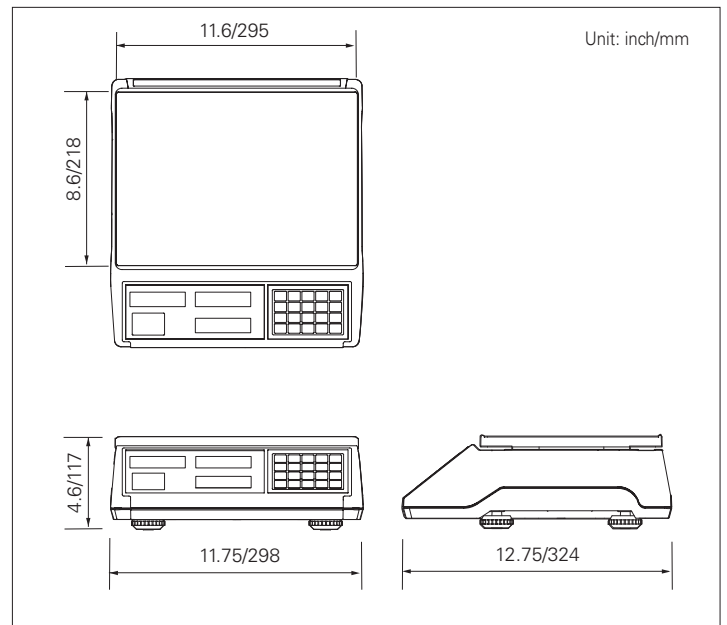

ER Jr | Price Computing Scale

TOTAL WEIGHING SOLUTION™

SPECIFICATIONS

Capacity & Resolution	lb	30 lb - Dual Range 0 - 15 x 0.005 lbs / 15-30 x 0.01lbs
	kg	15 kg - Dual Range 0-6 x 0.002 kg / 6-15 x 0.005 kg
Display Digit	5/6/6 (Weight/Unit Price/Total Price)	
Display Type	LCD	
Operating Temp.	-10° C ~ 40° C / 14° F ~ 104° F	
Power	12V DC Adapter	
	Rechargeable Battery (6V, 3.6Ah)	
Battery Life	Approx. 200 Hours LCD (no backlight)	
Platter Size	11.6 (W) x 8.6 (D)	
Dimensions	11.75 (W) x 12.75 (D) x 4.6 (H)	
Product Weight	9.9 lbs/4.5 kg	
Approvals	NTEP COC#: 10-090	

FEATURES

- 30 lb capacity - dual range
- 3 direct PLU's
- Dual range technology for better accuracy
- AC or battery operated
- Soft touch tactile switch
- LCD display with backlight
- Lb/kg switchable
- Rechargeable battery
- Legal for trade - COC #10-090

Applications

- Candy stores
- Delicatessens
- Farmer's markets

DIMENSIONS

CAS

99 Murray Hill Parkway
East Rutherford, NJ 07073
TEL: (201) 933-9002
FAX: (201) 933-9025
<http://www.cas-usa.com>

Specifications are subject to change for improvement without prior notice.